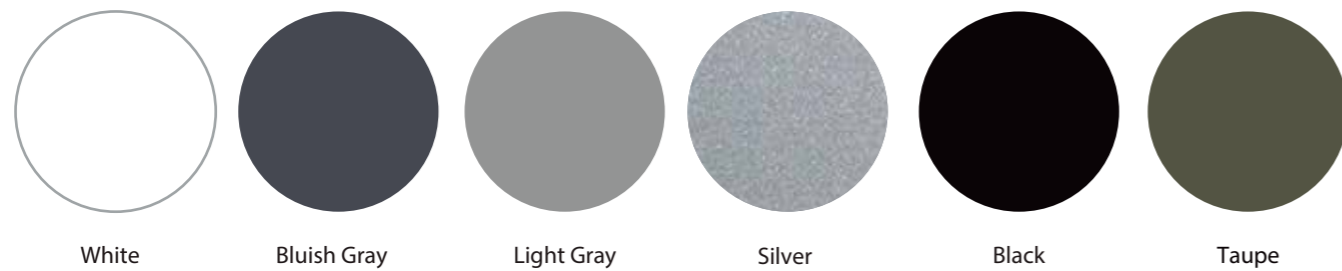

The customization range of pneumatic vacuum elevators allows you to choose from a variety of colors and options.

STRUCTURE COLORS

CABIN FLOOR

CEILING OPTIONS

* Colors out of catalog can be customized. Ask your PVE sales representative.

**A LIFT THAT
SHINES WITH
ITS OWN
LIGHT**

WHITE

**BLUISH
GRAY**

**LIGHT
GRAY**

SILVER

BLACK

TAUPE

USA