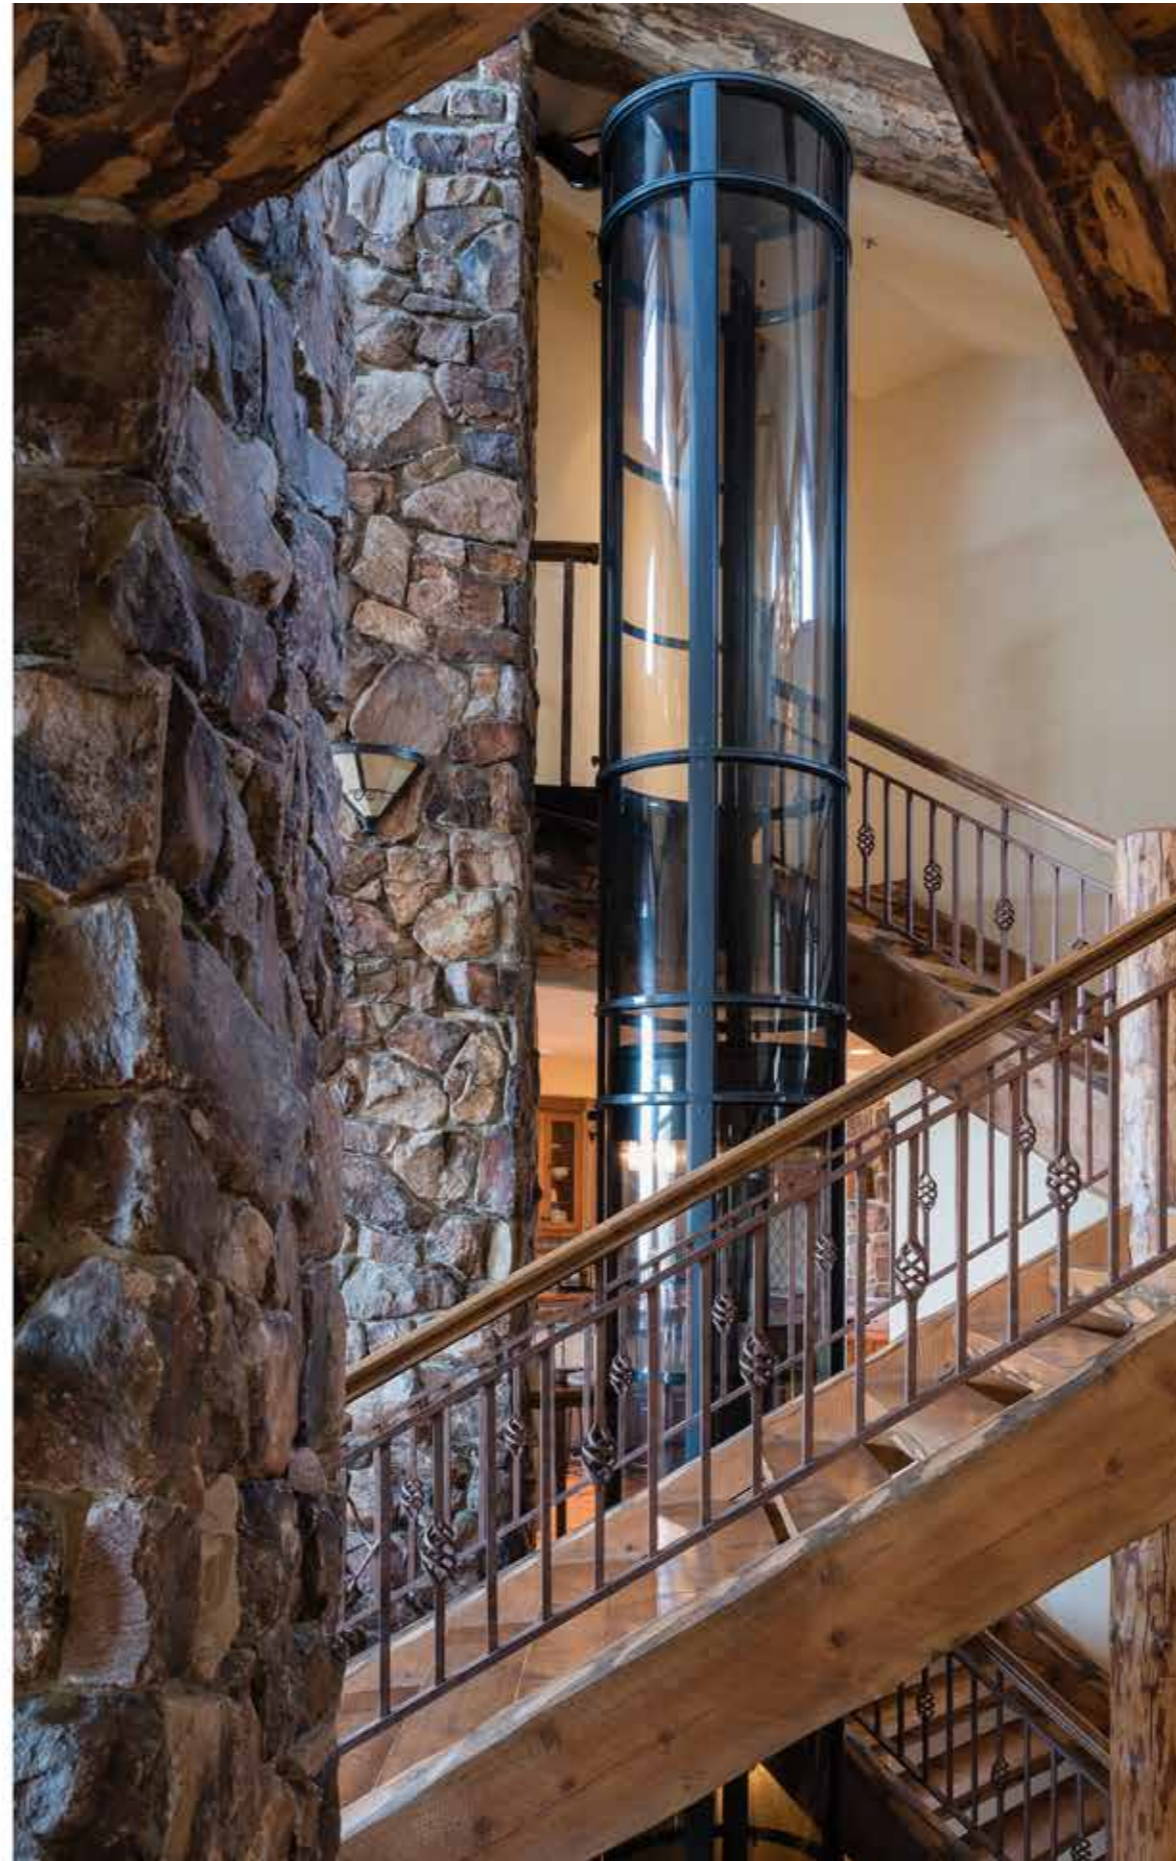

The customization range of pneumatic vacuum elevators allows you to choose from a variety of colors and options.

STRUCTURE COLORS

CABIN FLOOR

CEILING OPTIONS

* Colors out of catalog can be customized. Ask your PVE sales representative.

**A LIFT THAT
SHINES WITH
ITS OWN
LIGHT**

WHITE

**BLUISH
GRAY**

**LIGHT
GRAY**

SILVER

BLACK

TAUPE

USA