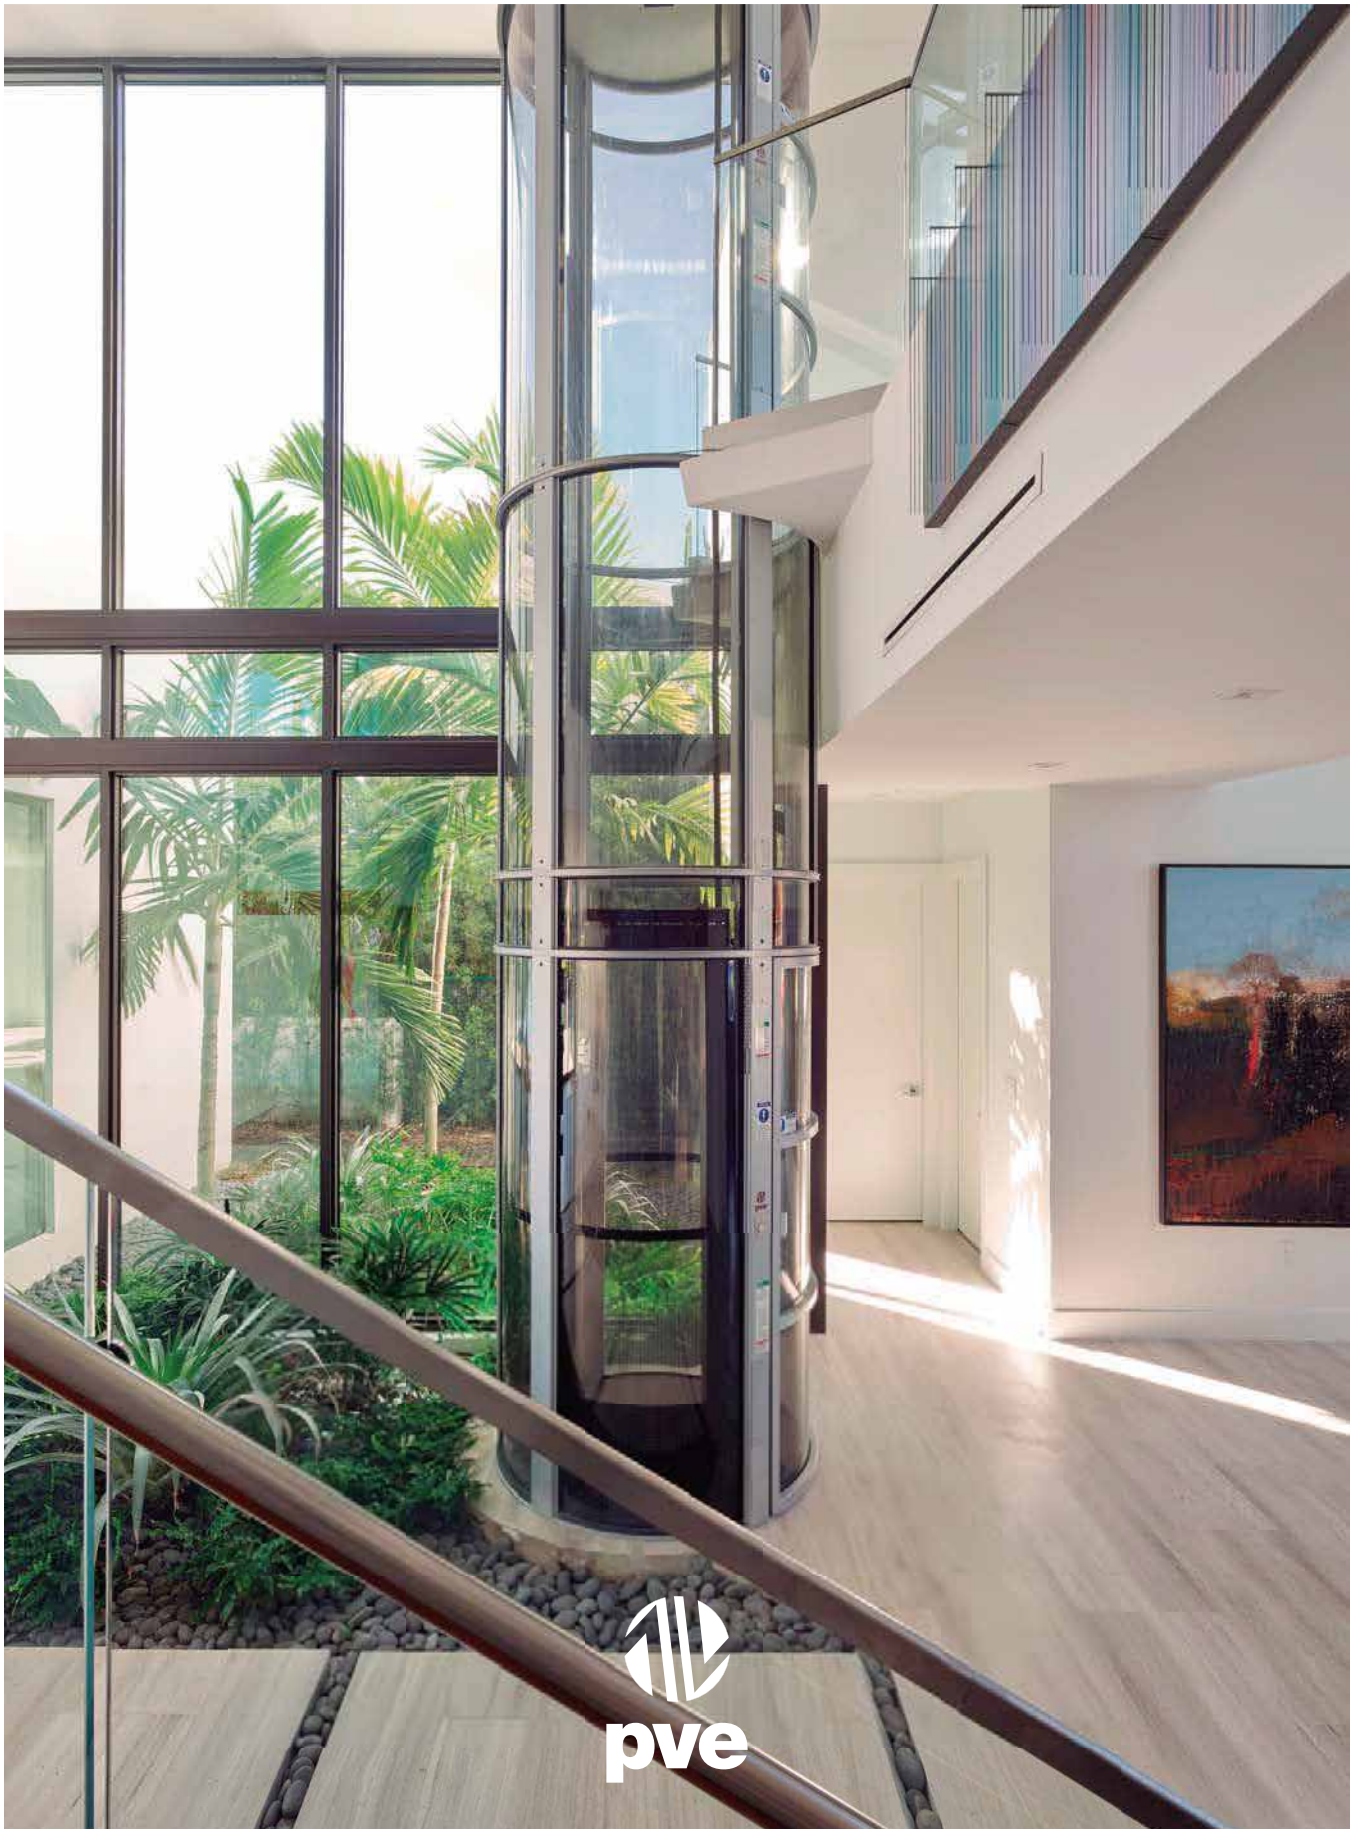

A WORK OF ART POWERED BY AIR

www.VacuumElevators.eu

We know that each home is unique and we understand that you choose every detail so that your PVE pneumatic elevator adapts and integrates with the decoration of your home.

The customization range of pneumatic vacuum elevators allows you to choose from a variety of colors and options.

STRUCTURE COLORS

CABIN FLOOR

CEILING OPTIONS

* Colors out of catalog can be customized. Ask your PVE sales representative.

**A LIFT THAT
SHINES WITH
ITS OWN
LIGHT**

WHITE

**BLUISH
GRAY**

**LIGHT
GRAY**

SILVER

BLACK

TAUPE

USA